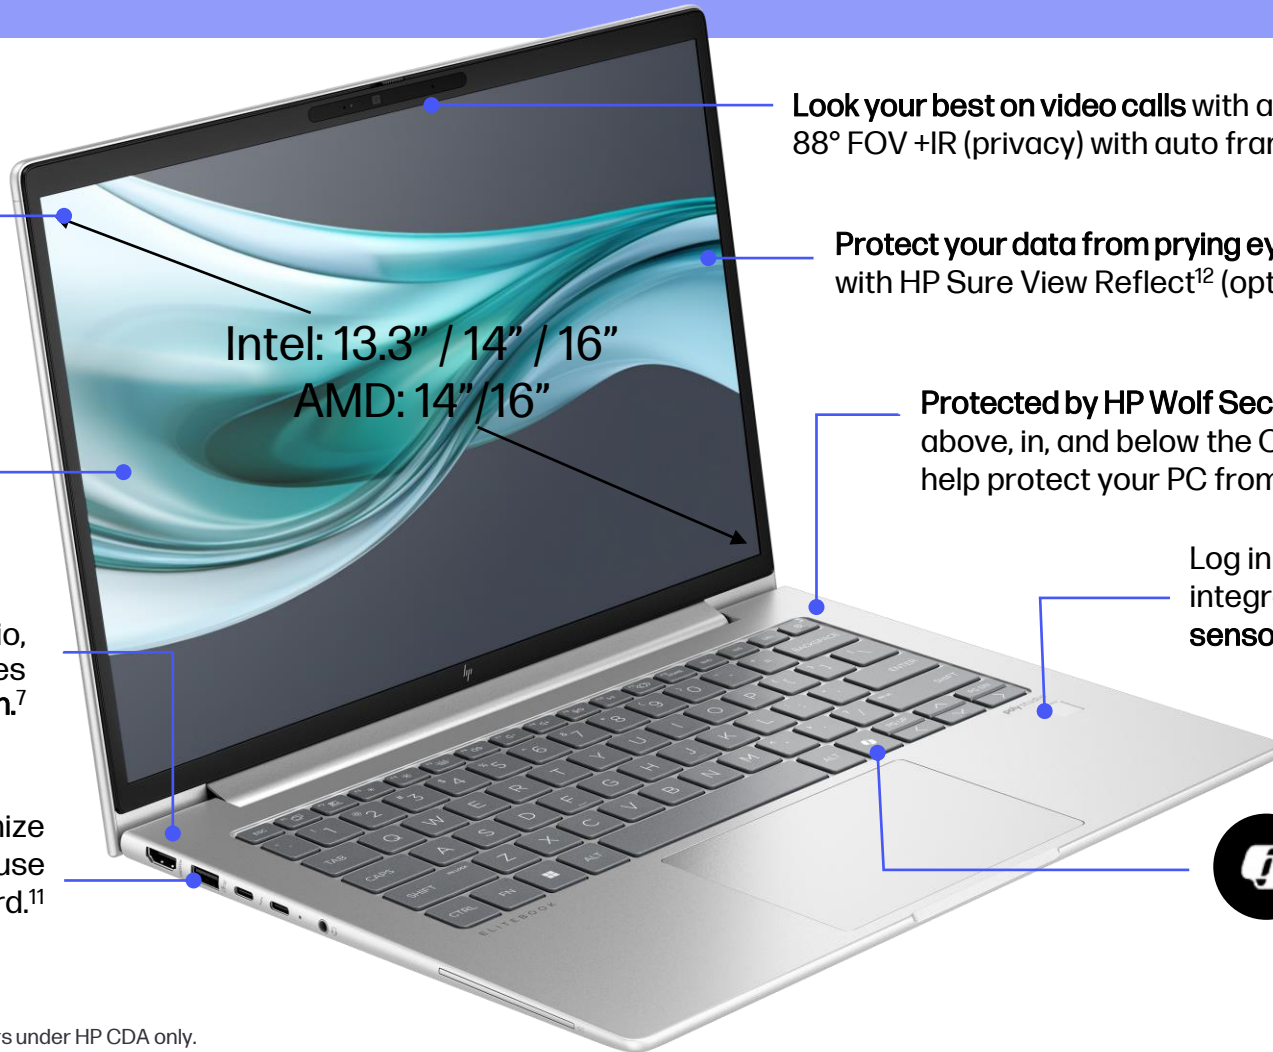

Product walkaround

HP EliteBook 600/605 Series G11

Impressive performance
Latest generation Intel® Core™ Ultra 5 and 7 processors¹ (U and H series) or AMD Ryzen™ 7000 Series R3/R5/R7 Pro and non PRO^{1a}

Look your best on video calls with an 5MP RGB camera⁵ with 88° FOV +IR (privacy) with auto frame^{6, 10} functionality.

Protect your data from prying eyes with HP Sure View Reflect¹² (optional).

Protected by HP Wolf Security⁴ From the BIOS to the browser, above, in, and below the OS, these constantly evolving solutions help protect your PC from modern threats.

Log in to your PC securely using the integrated touch **fingerprint sensor¹³** on the keyboard deck.

Integrated Microsoft Copilot¹⁴ key opens the prompt window so your AI assistant is at your fingertips.

See more, do more with optional TÜV certified HP Eye Ease low blue light panels⁹ help remove blue light waves.

Rich audio experience: Audio by Poly Studio, dual stereo speakers, dual microphones enhanced by AI noise reduction.⁷

Manage battery performance and customize charging options with the easy-to-use **HP Power Manager** dashboard.¹¹